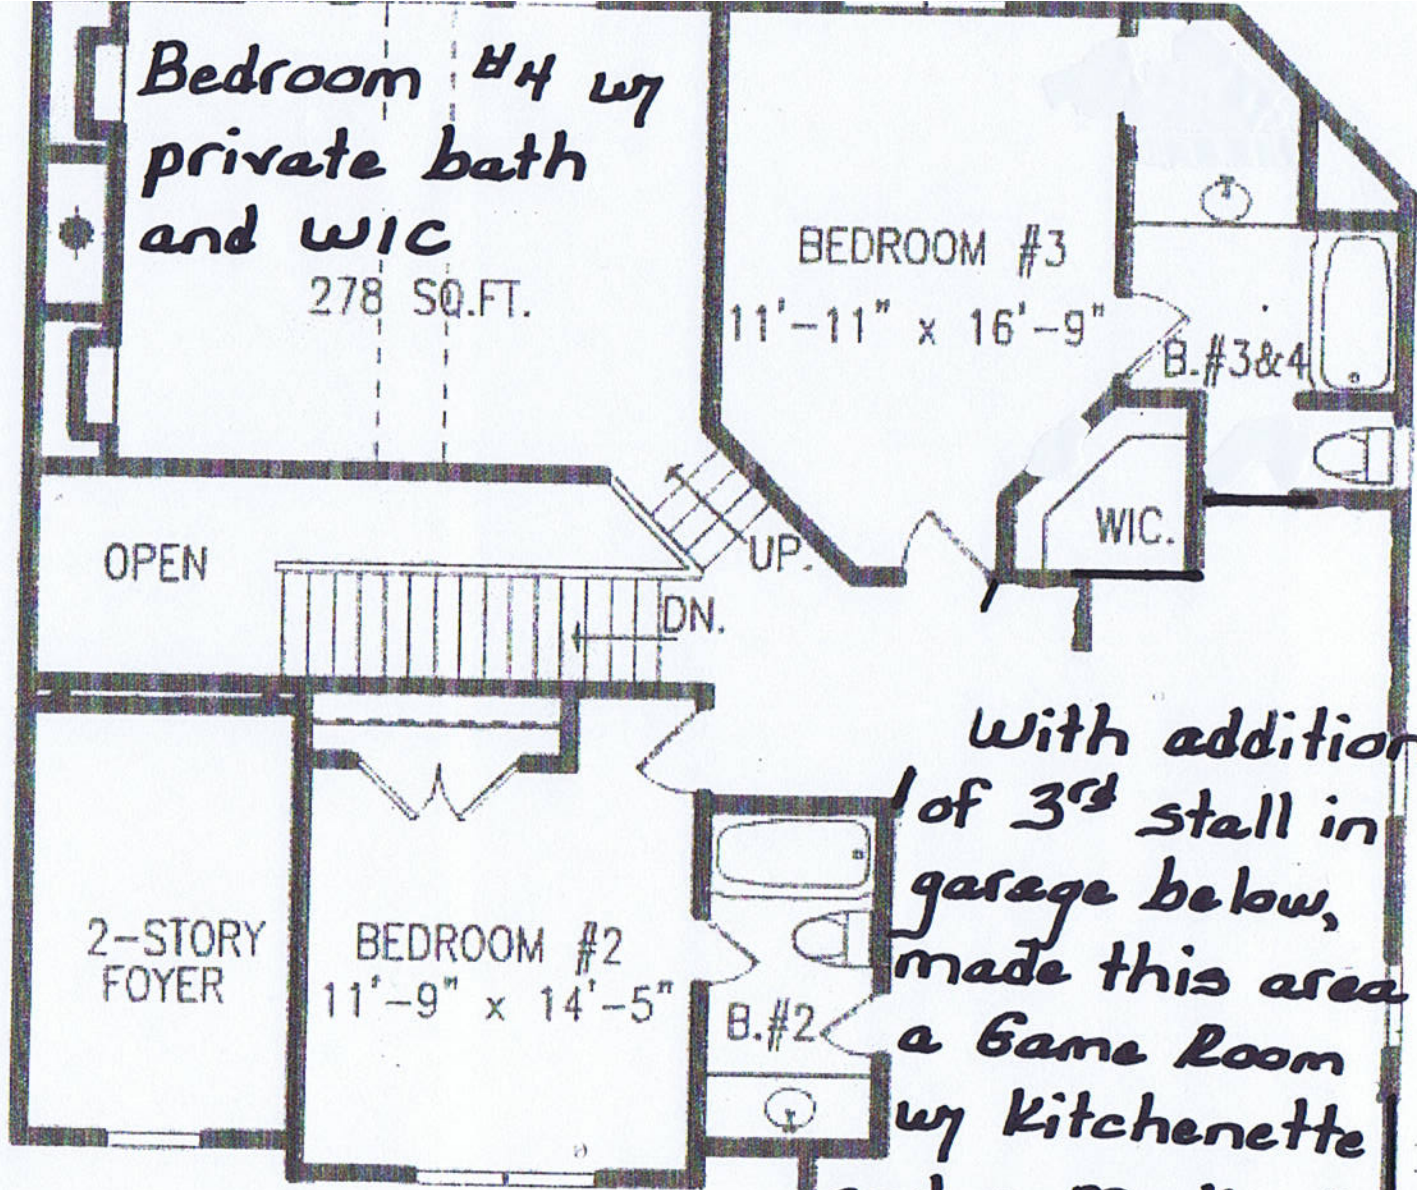

future change: Add larger master bath and larger WIC

Bedroom #5 with private bath  
→

turned into 3-car garage with walk-out door

added Butlers Pantry  
added 4' to master bedroom

Approx. 4200 SF w/o future change

With addition of 3<sup>rd</sup> stall in garage below, made this area a Game Room w/ kitchenette and a Media Room w/ stadium seating and 120" screen w/ projector