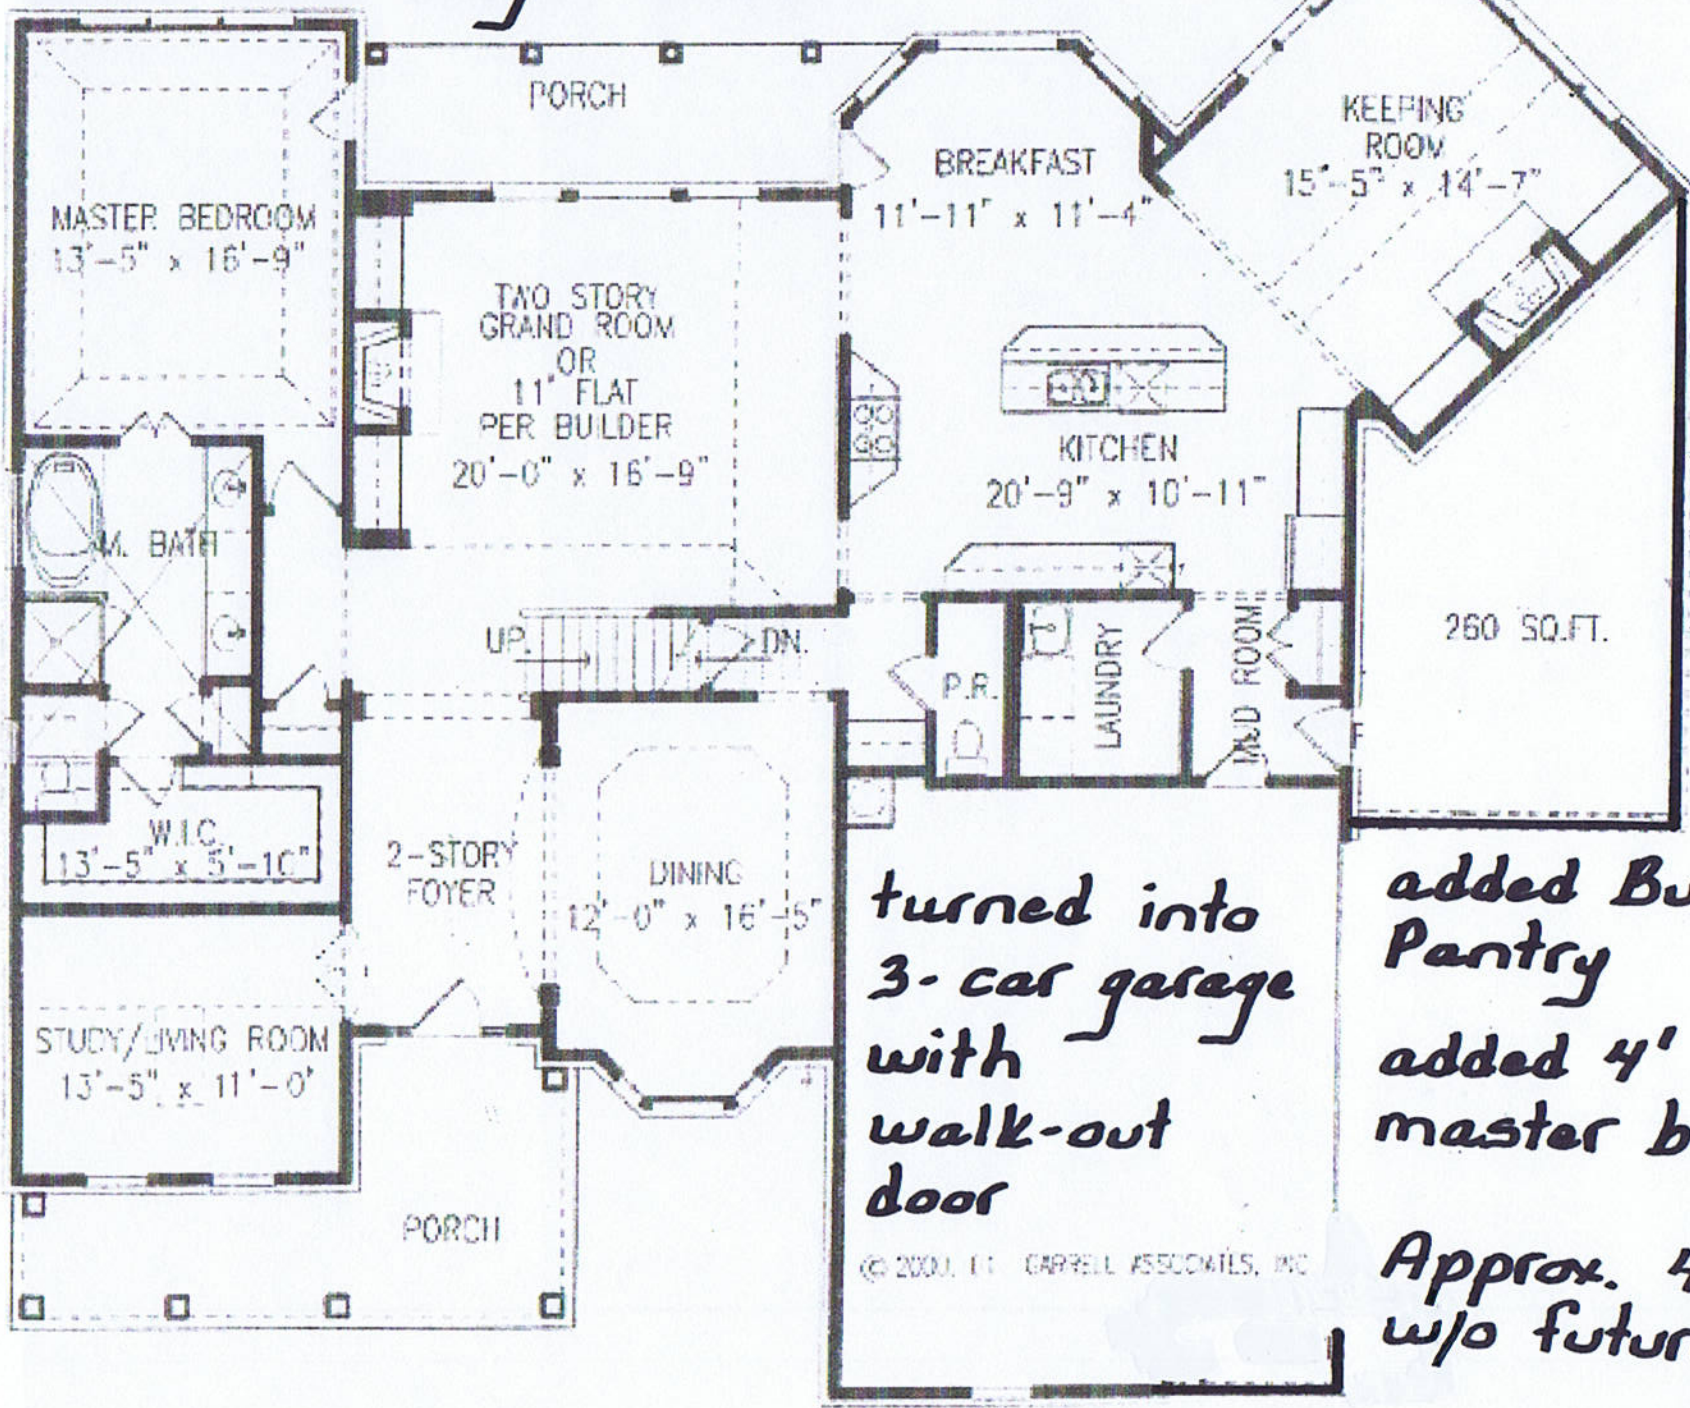

future change: Add larger master bath and larger WIC

Bedroom #5 with private bath  
→

turned into 3-car garage with walk-out door

added Butlers Pantry  
added 4' to master bedroom

Approx. 4200 SF w/o future change

With addition of 3<sup>rd</sup> stall in garage below, made this area a Game Room w/ kitchenette and a Media Room w/ stadium seating and 120" screen w/ projector