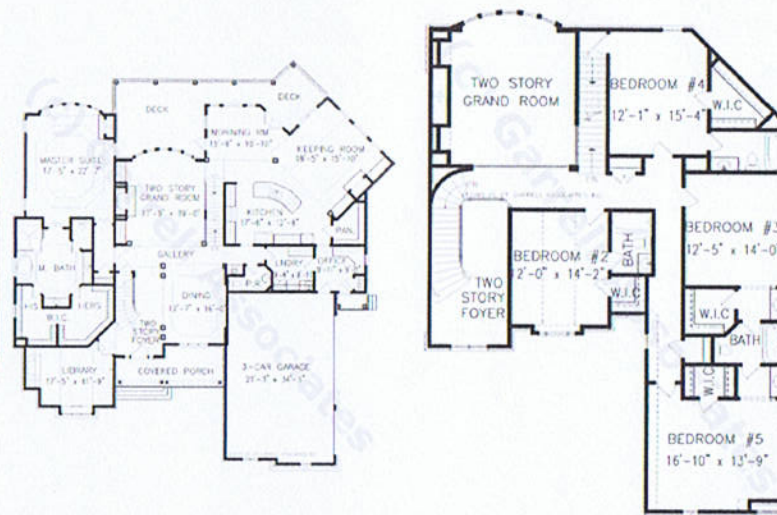

[return to search](#)

Price: \$2395

[add cart](#) [print](#)

Belle Demure Lorraine 001_01250

Downloads:

Details:

Bedrooms: 5
 Baths: 4.50
 Width: 75'4"
 Depth: 80'9"
 1st Floor: 3074
 2nd Floor: 1422
 Total Living Area: 4496
 Terrace Square Footage: N/A
 Foundations: Basement
 Master Bedroom: On-main
 Plan Type: Master Down, 2 Story

Built with partial basement

Plan Collections: Master Down, French, French Country, Normandy

[Home](#) | [Search House Plans](#) | [Featured House Plans](#) | [About Us](#) | [Contact Us](#)

790 Peachtree Industrial Blvd
Suwanee GA 30024
Toll-Free: 1-877-215-1455